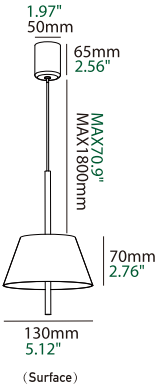

DZZ-05M

(Surface)