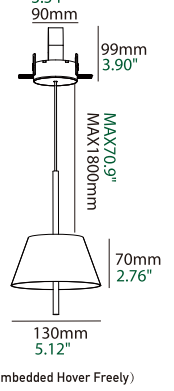

(Embedded Hover Freely)

Basic Information

Model	DZZ-05M/05QT/05QTH
Mounting	Surface mounted/Recessed
Color	Black+Golden/White+Golden
Material	Aluminum
IP Rating	IP20
Power	Upward 2W / Downward 6W
Led Voltage	DC36V
Input Current	Max. 200mA

Optical Parameters

Light Source	LED
Lumens	52lm/W
CRI	97Ra
CCT	3000K ● 3500K ● 4000K ○
CCT Changeable	2700K 6000K
Beam Angle	120°
LED Lifespan	50000hrs

Driver Voltage	AC100-120V AC220-240V
Driver Options	ON/OFF DIM TRIAC/ PHASE-CUT DIM 0/1-10V DIM DALI