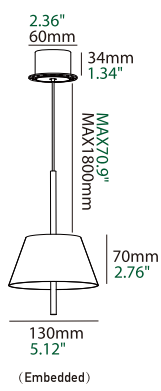

DZZ-05QT

(Embedded Hover Freely)

(Embedded)